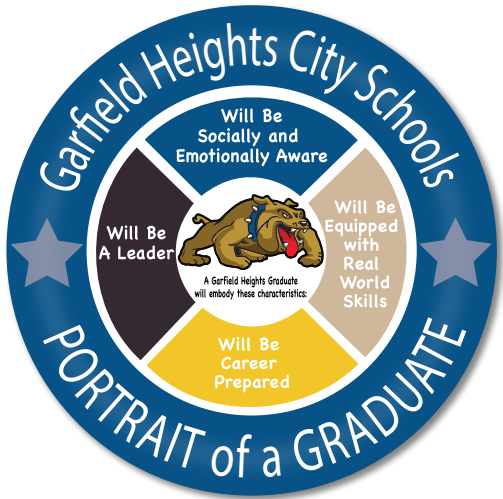

Portrait of a Graduate Logo

Minimum Size for Logo

The minimum size the logo can be printed is 3" wide. If the logo does not fit in the space available, do not use the logo. Use the complete school name, Garfield Heights City Schools.

Logo Color

Please refer to the "GHCS Bulldog Logo" on pg. 4 for the "Bulldog" color palette.

Additional Logo Color

RGB equivalent: R:213 G:195 B:164
CMYK equivalent: C:17 M:20 Y:37 K:0
Web-safe hexadecimal: #d5c3a4